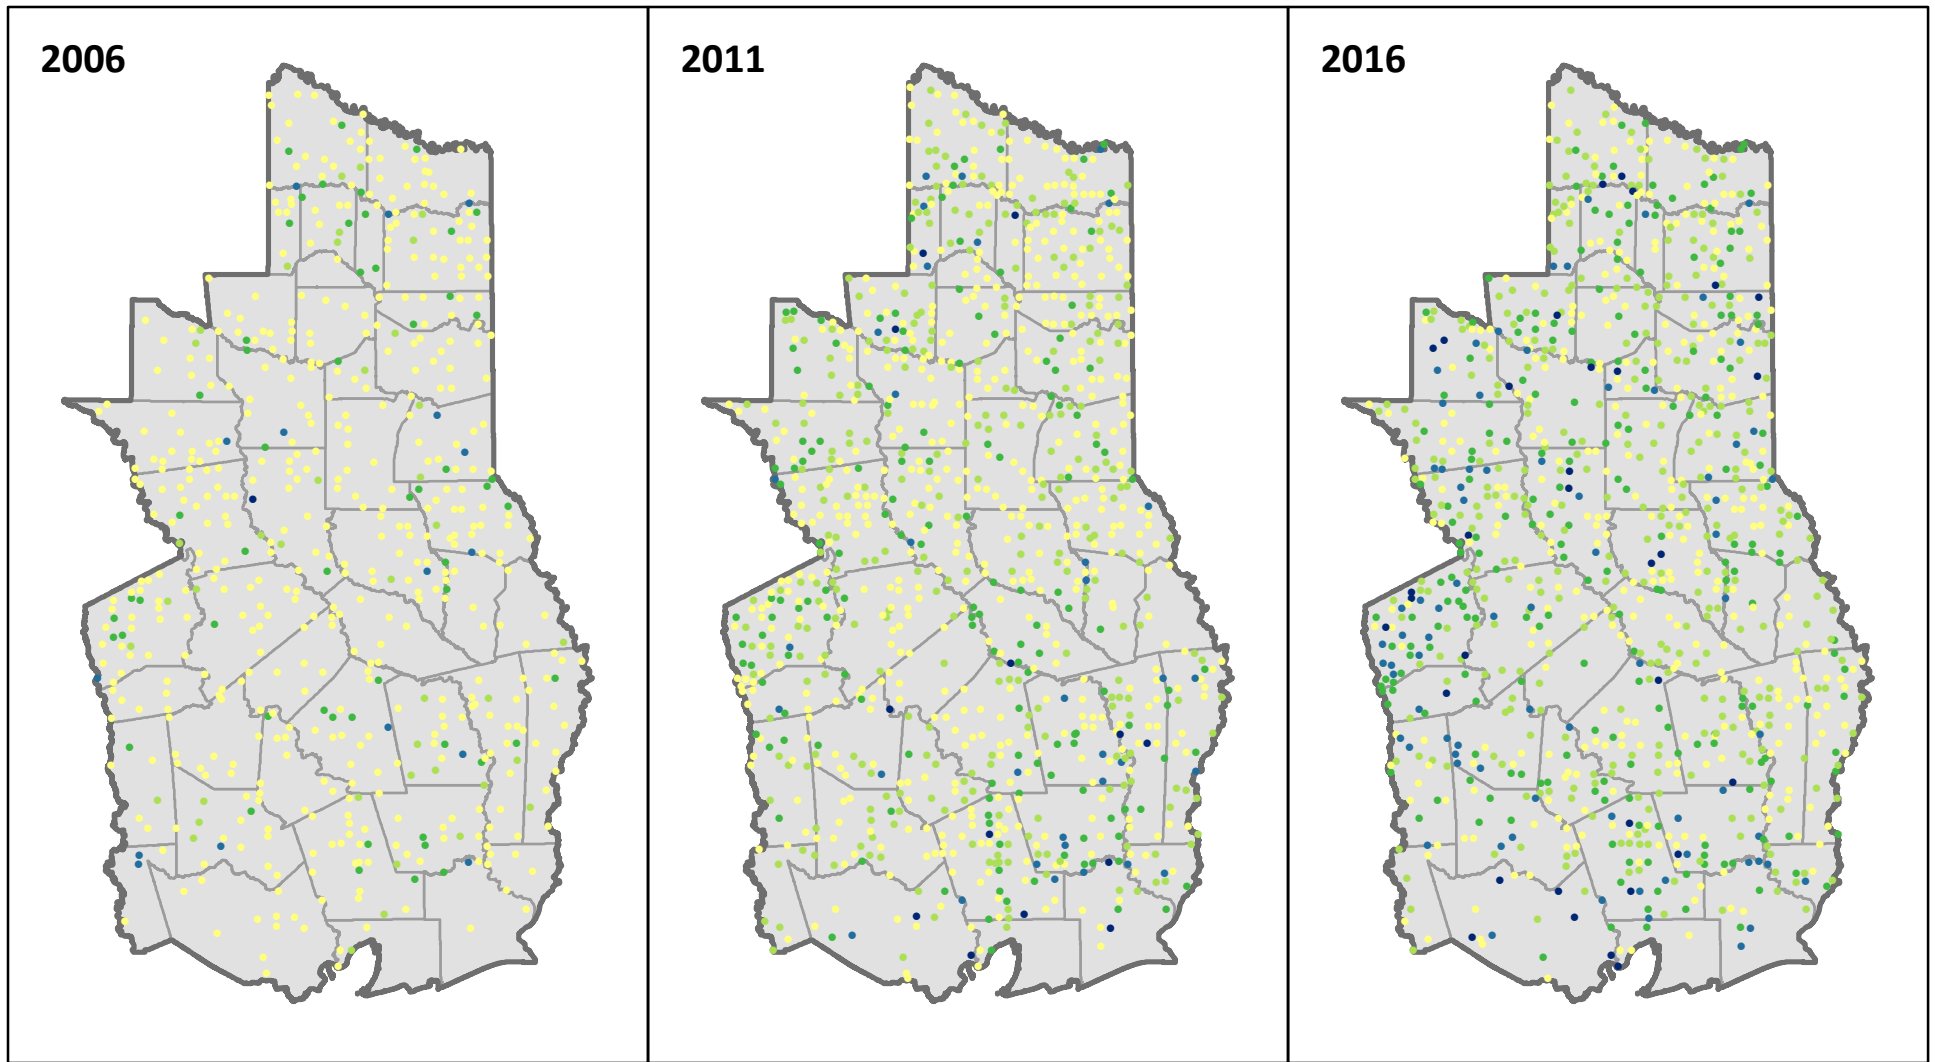

Hardwood Mortality on Hardwood Forest Types, 2006 to 2016

FIA plots in East Texas from 2006, 2011, and 2016 inventories. Mortality is of hardwood trees at least 5 inches in diameter on hardwood forest types, expressed in number of trees per acre.

Data downloaded from FIA DataMart (<http://www.fia.fs.fed.us/tools-data>)

Forest Inventory & Analysis <http://www.fia.fs.fed.us>

Map prepared by Rebekah Zehnder, Texas A&M Forest Service (rzhender@tfs.tamu.edu)