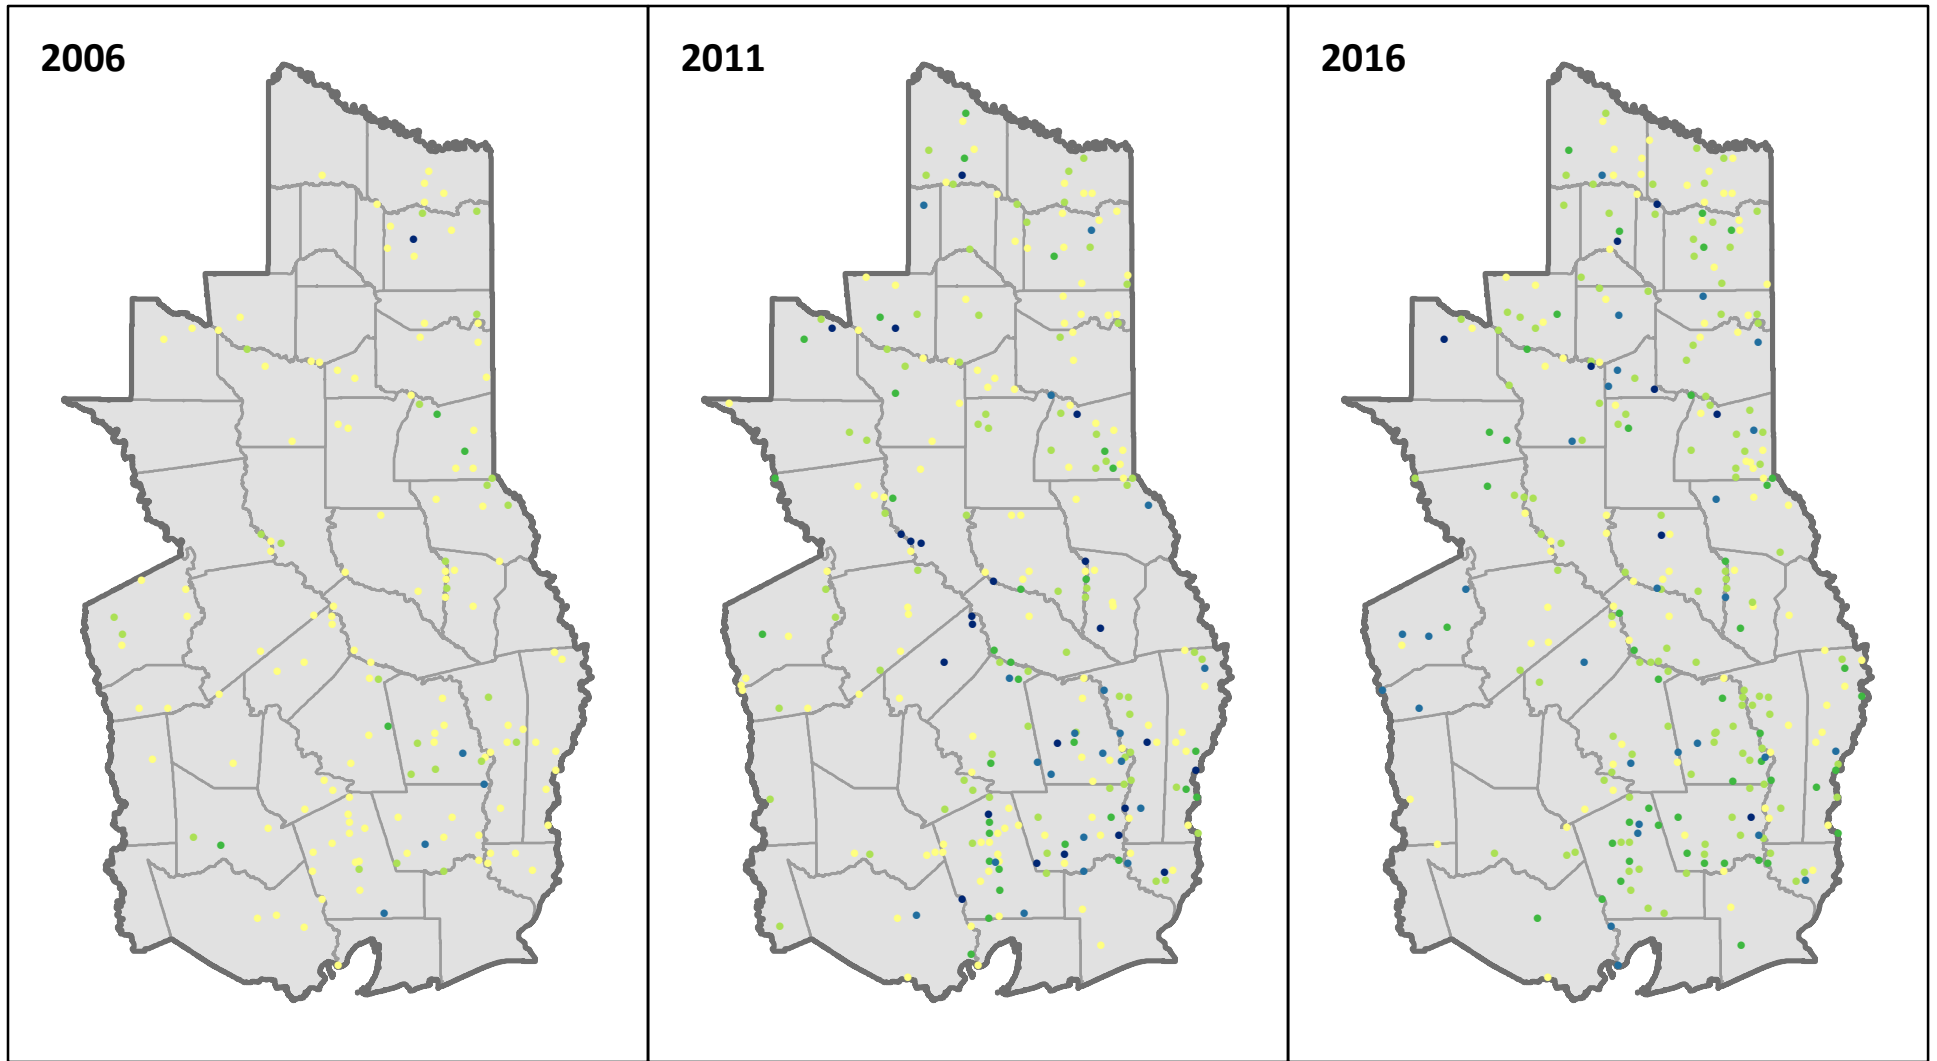

# Hardwood Mortality on Oak-Gum-Cypress Forest, 2006 to 2016

FIA plots in East Texas from 2006, 2011, and 2016 inventories. Mortality is of hardwood trees at least 5 inches in diameter on oak-gum-cypress forest, expressed in cubic feet per acre.

Data downloaded from FIA DataMart (<http://www.fia.fs.fed.us/tools-data>)

Forest Inventory & Analysis <http://www.fia.fs.fed.us>

Map prepared by Rebekah Zehnder, Texas A&M Forest Service (rzhender@tfs.tamu.edu)