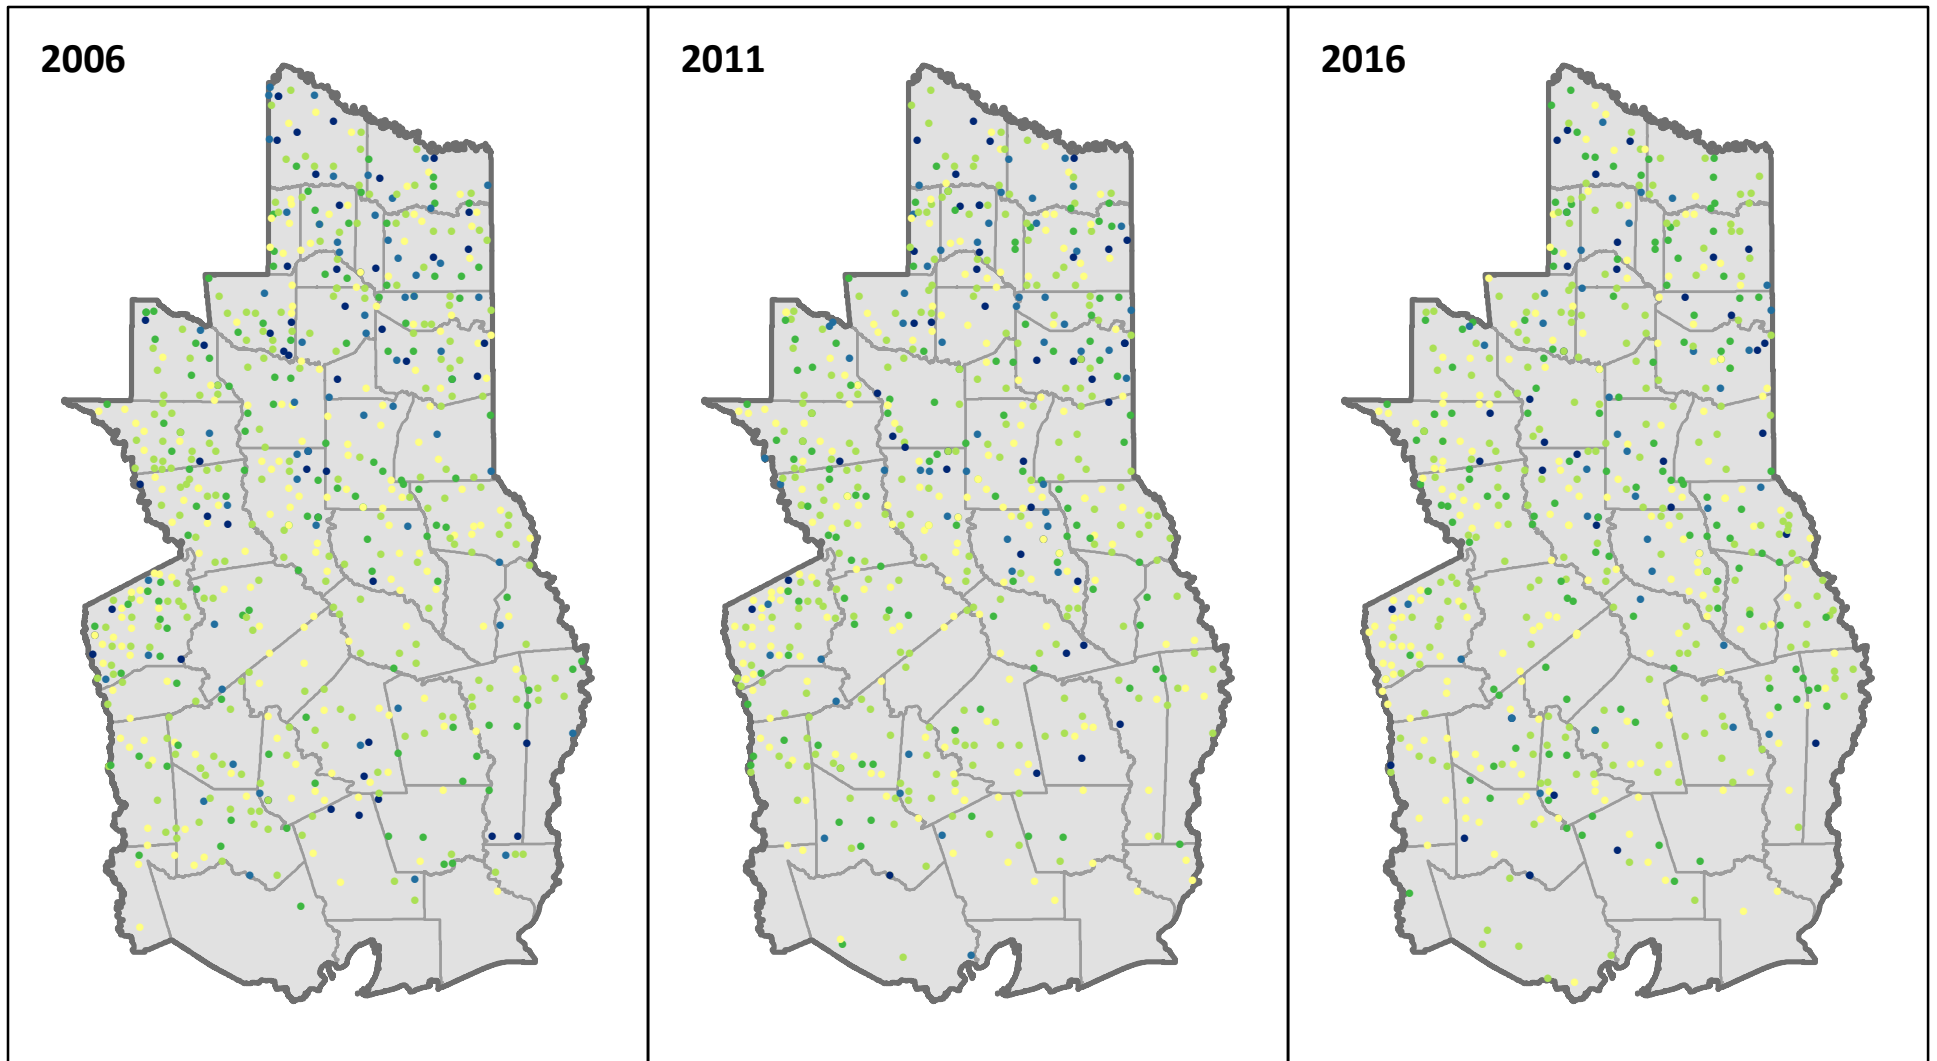

# All Live Stocking on Oak-Hickory Forest, 2006 to 2016

● 0 - 40   ● 41 - 60   ● 61 - 80   ● 81 - 100   ● 101 - 120

FIA plots in East Texas from 2006, 2011, and 2016 inventories. Stocking is percent stocking of all live trees at least 5 inches in diameter on oak-hickory forest type group. If multiple types occurred on a plot, the one with the most area is shown.

Data downloaded from FIA DataMart (<http://www.fia.fs.fed.us/tools-data>)

Forest Inventory & Analysis <http://www.fia.fs.fed.us>

Map prepared by Rebekah Zehnder, Texas A&M Forest Service ([rzhender@tfs.tamu.edu](mailto:rzhender@tfs.tamu.edu))