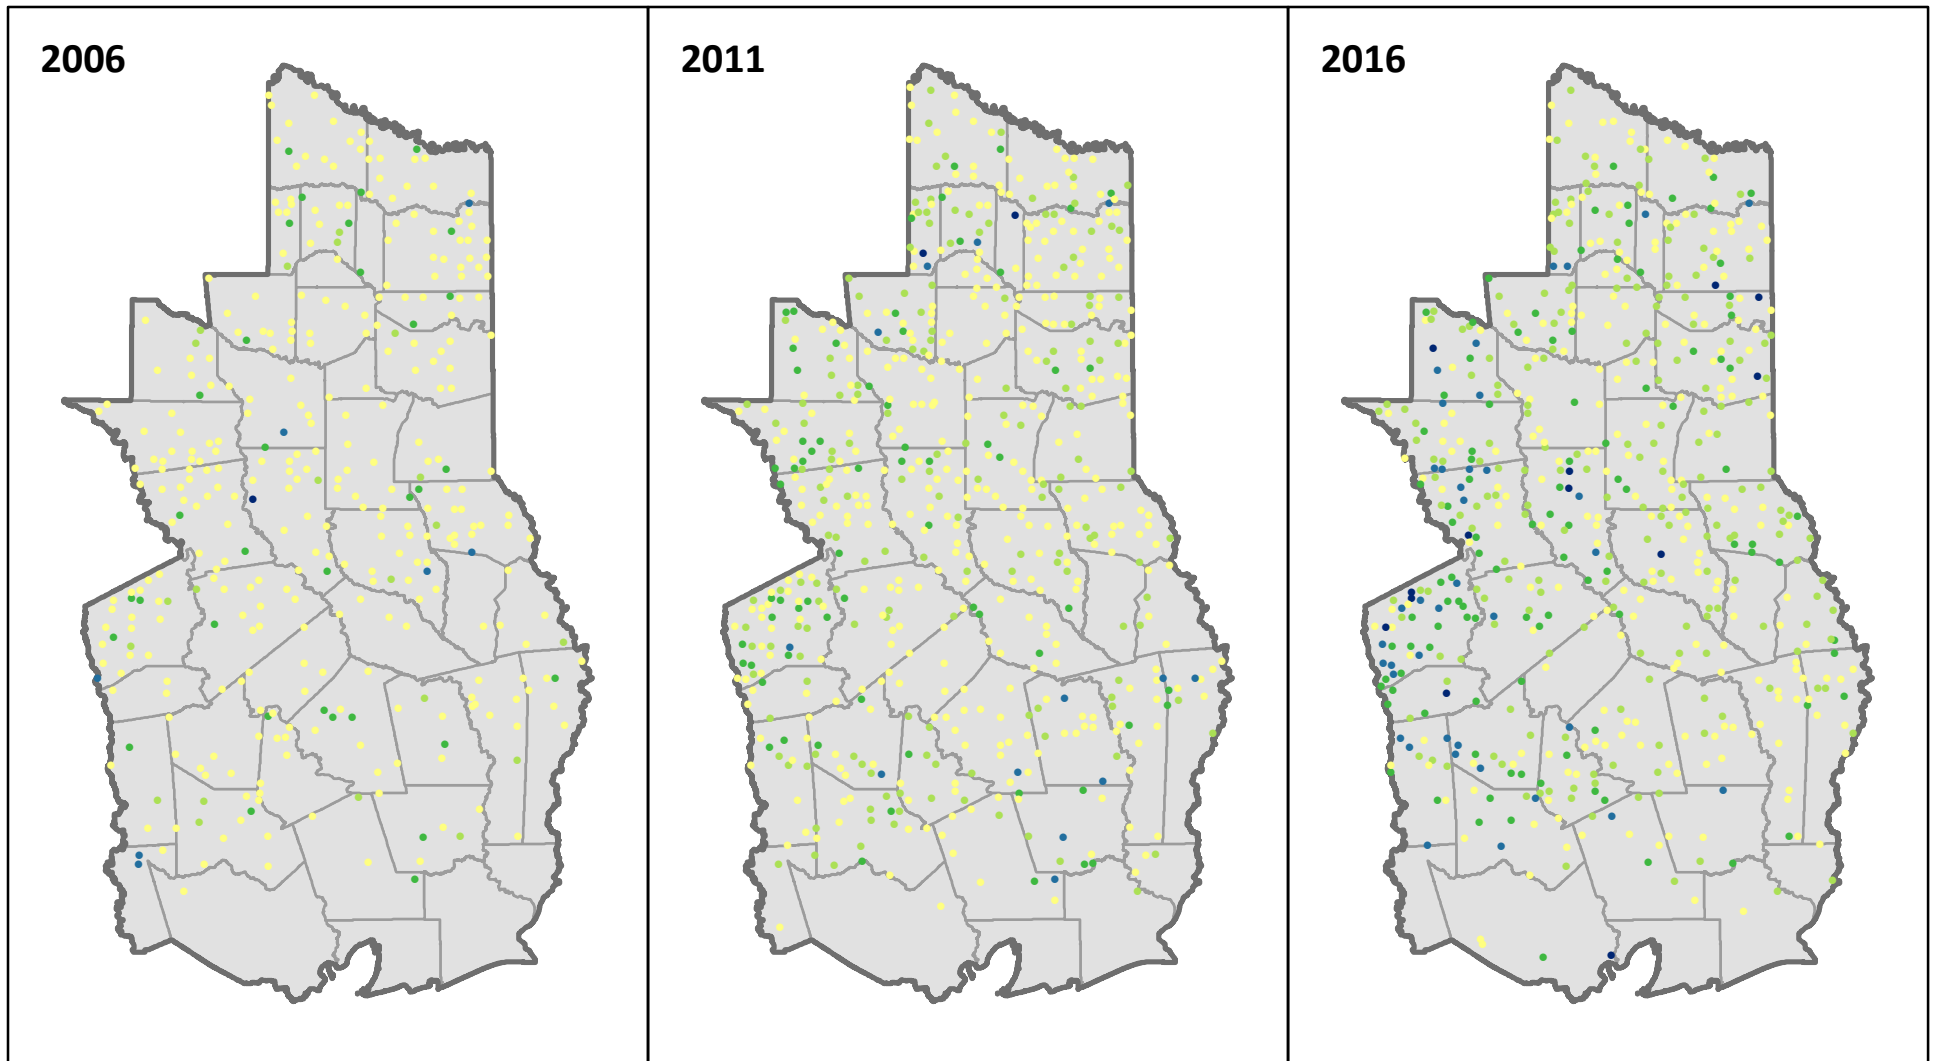

Hardwood Mortality on Oak-Hickory Forest, 2006 to 2016

FIA plots in East Texas from 2006, 2011, and 2016 inventories. Mortality is of hardwood trees at least 5 inches in diameter on oak-hickory forest, expressed in number of trees per acre.

Data downloaded from FIA DataMart (<http://www.fia.fs.fed.us/tools-data>)

Forest Inventory & Analysis <http://www.fia.fs.fed.us>

Map prepared by Rebekah Zehnder, Texas A&M Forest Service (rzhender@tfs.tamu.edu)